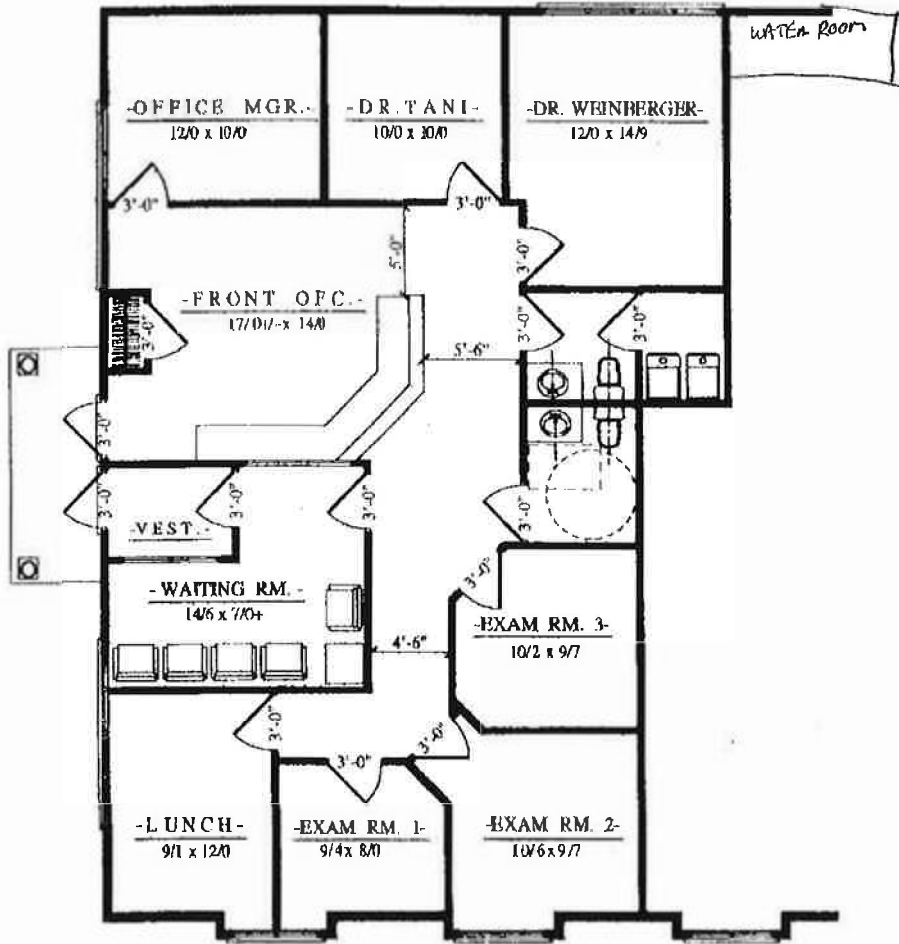

51.5 ft

35.4 ft

1,660 SQUARE FEET

DR. WEINBERGER SUITE - TENANT PLAN -

1/8" = 1'-0" UNITS ONE and TWO
OPTION FOUR

5,175 sf

89.4 ft

62.5 ft

Exit Through X-Ray Door
Turn Left
Exit Right Outside Door